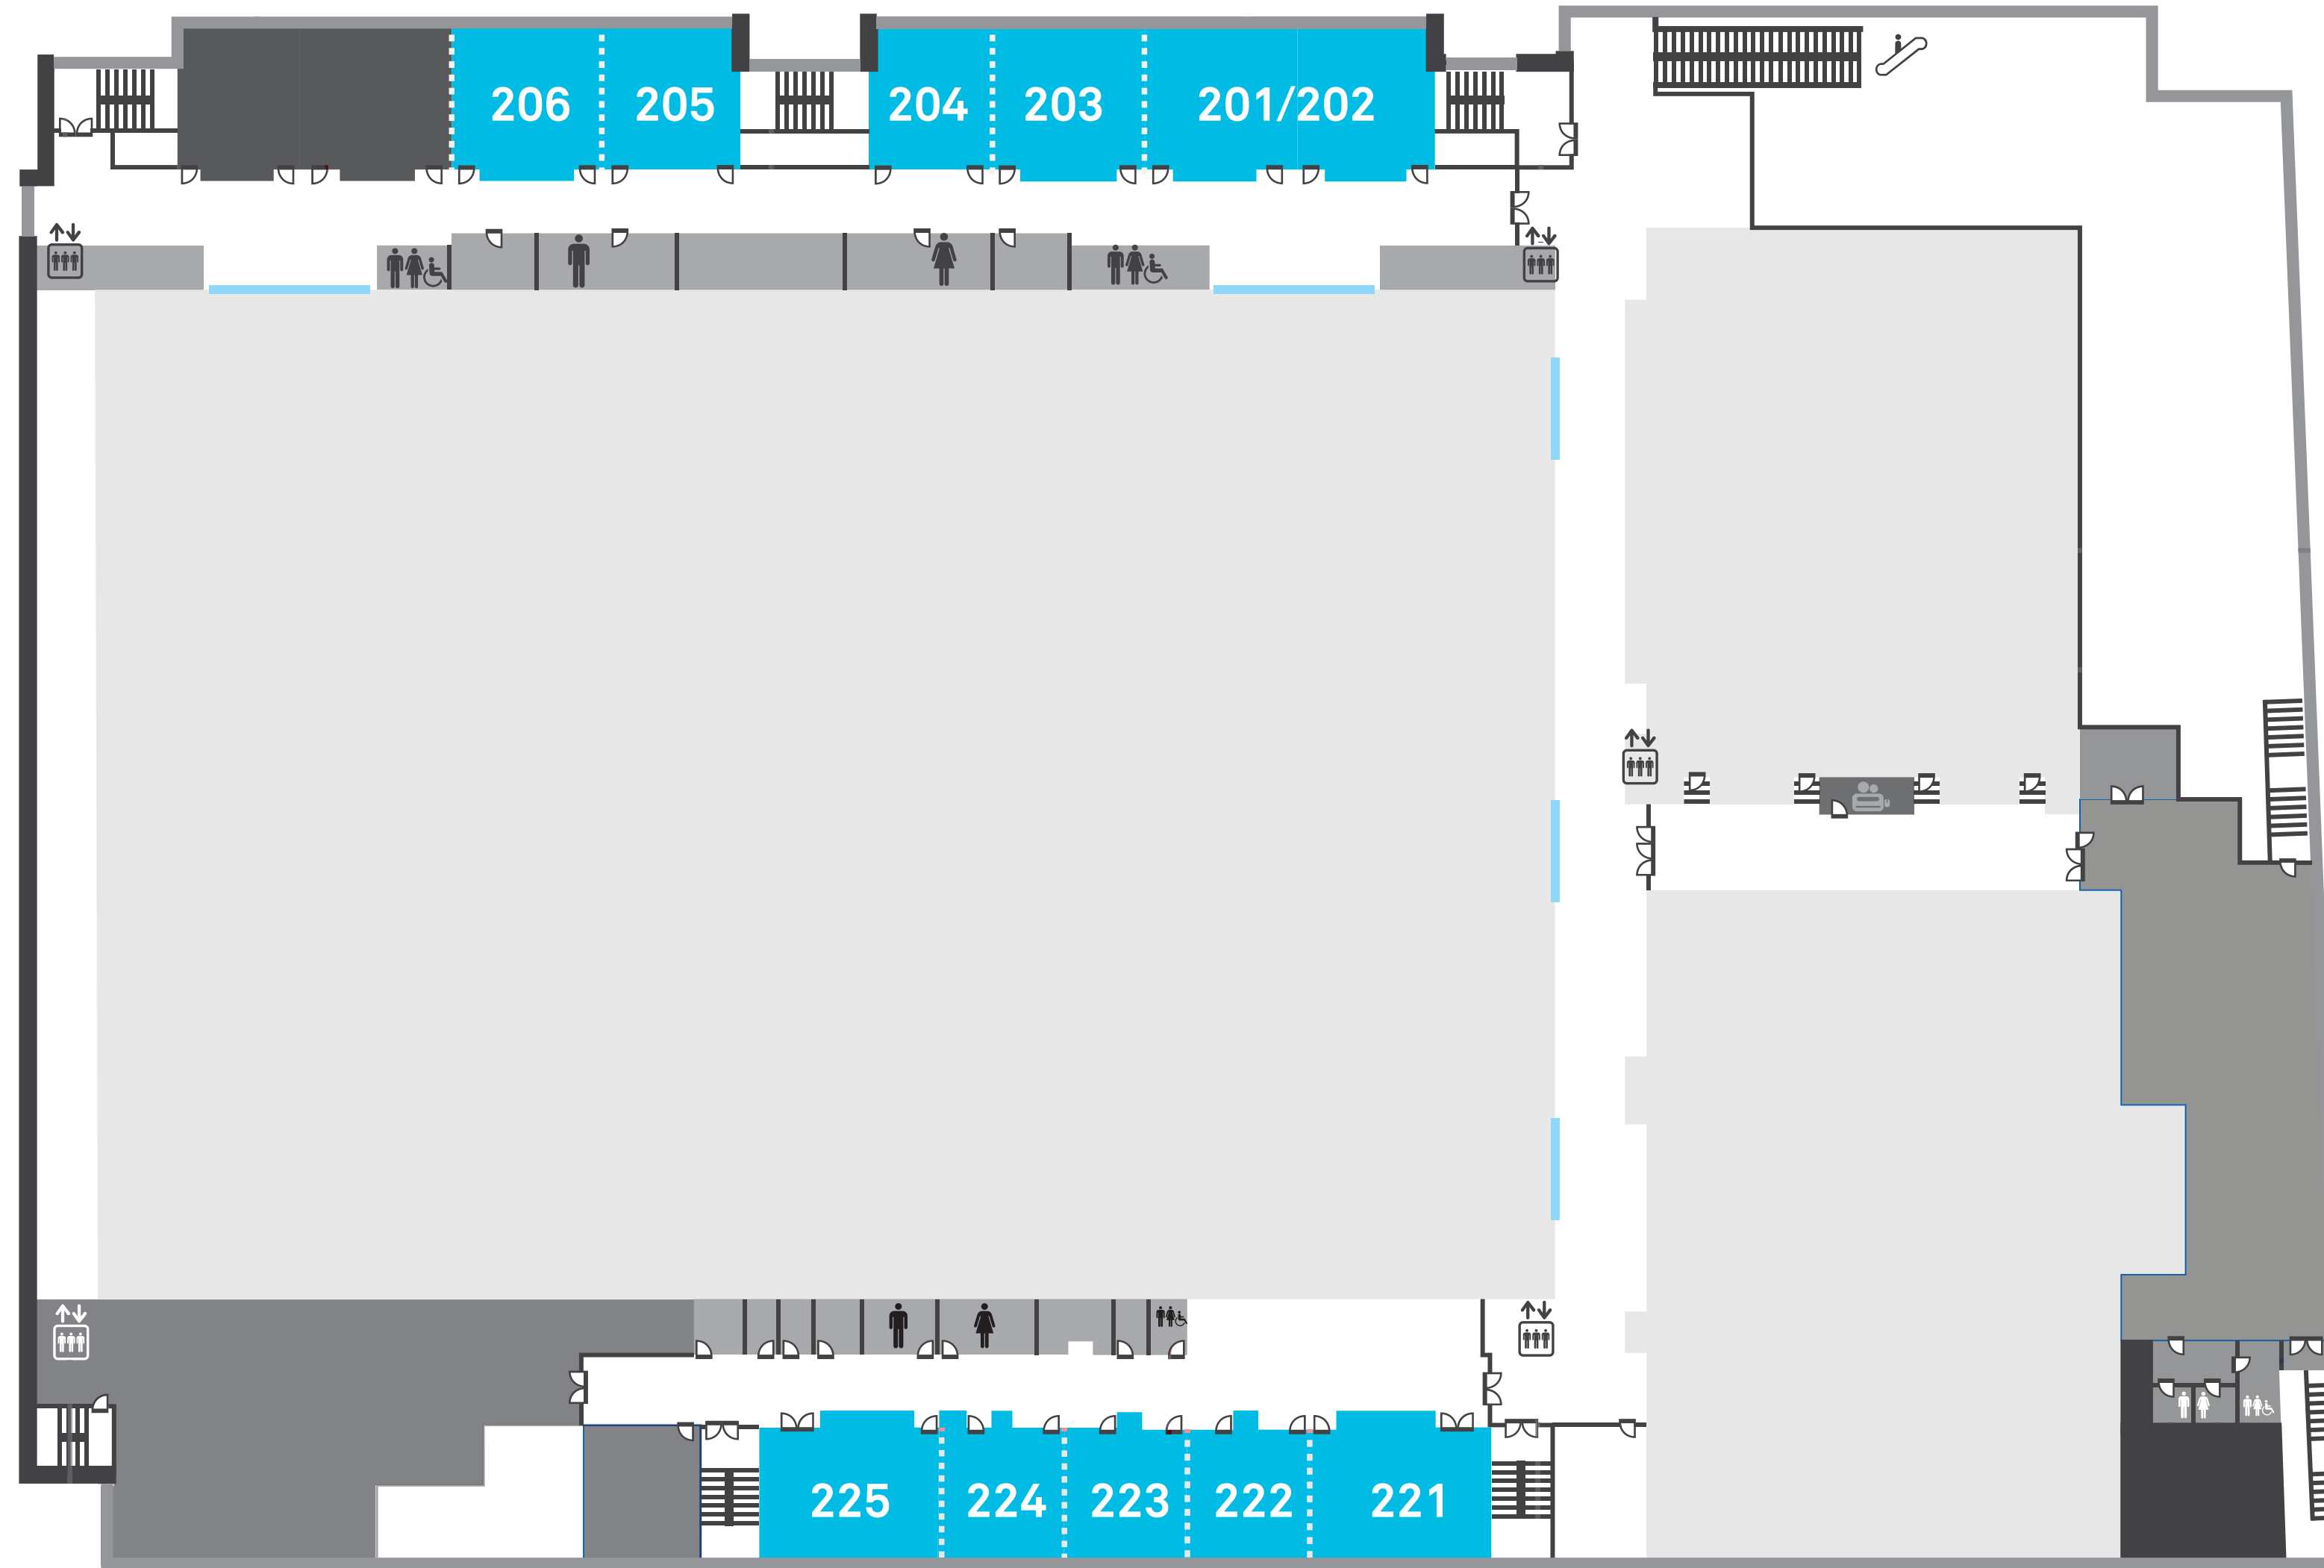

SECOND LEVEL

What's on this level? These meeting rooms will host Continuing Education Sessions and Sponsored Learning Sessions

ADDITIONAL LOCATIONS

Host Hotel Marriott On the Falls

Location: 6755 Fallsview Boulevard

NSA Welcome Event

Hosted by Niagara Society of Architects

Location: Niagara Falls Exchange: Cultural Hub & Farmers' Market (5943 Sylvania Place)

Opening Night

Sponsored by Pella Windows & Doors

Location: Niagara Parks Power Station
(7005 Niagara River Pkwy)

Archifête

Location: Ravine Vineyard Estate Winery
(1366 York Rd, St. Davids)

LEGEND

- Escalator
- All-Access Restroom
- Restrooms
- Elevator
- Ramp
- Oversized Access Door