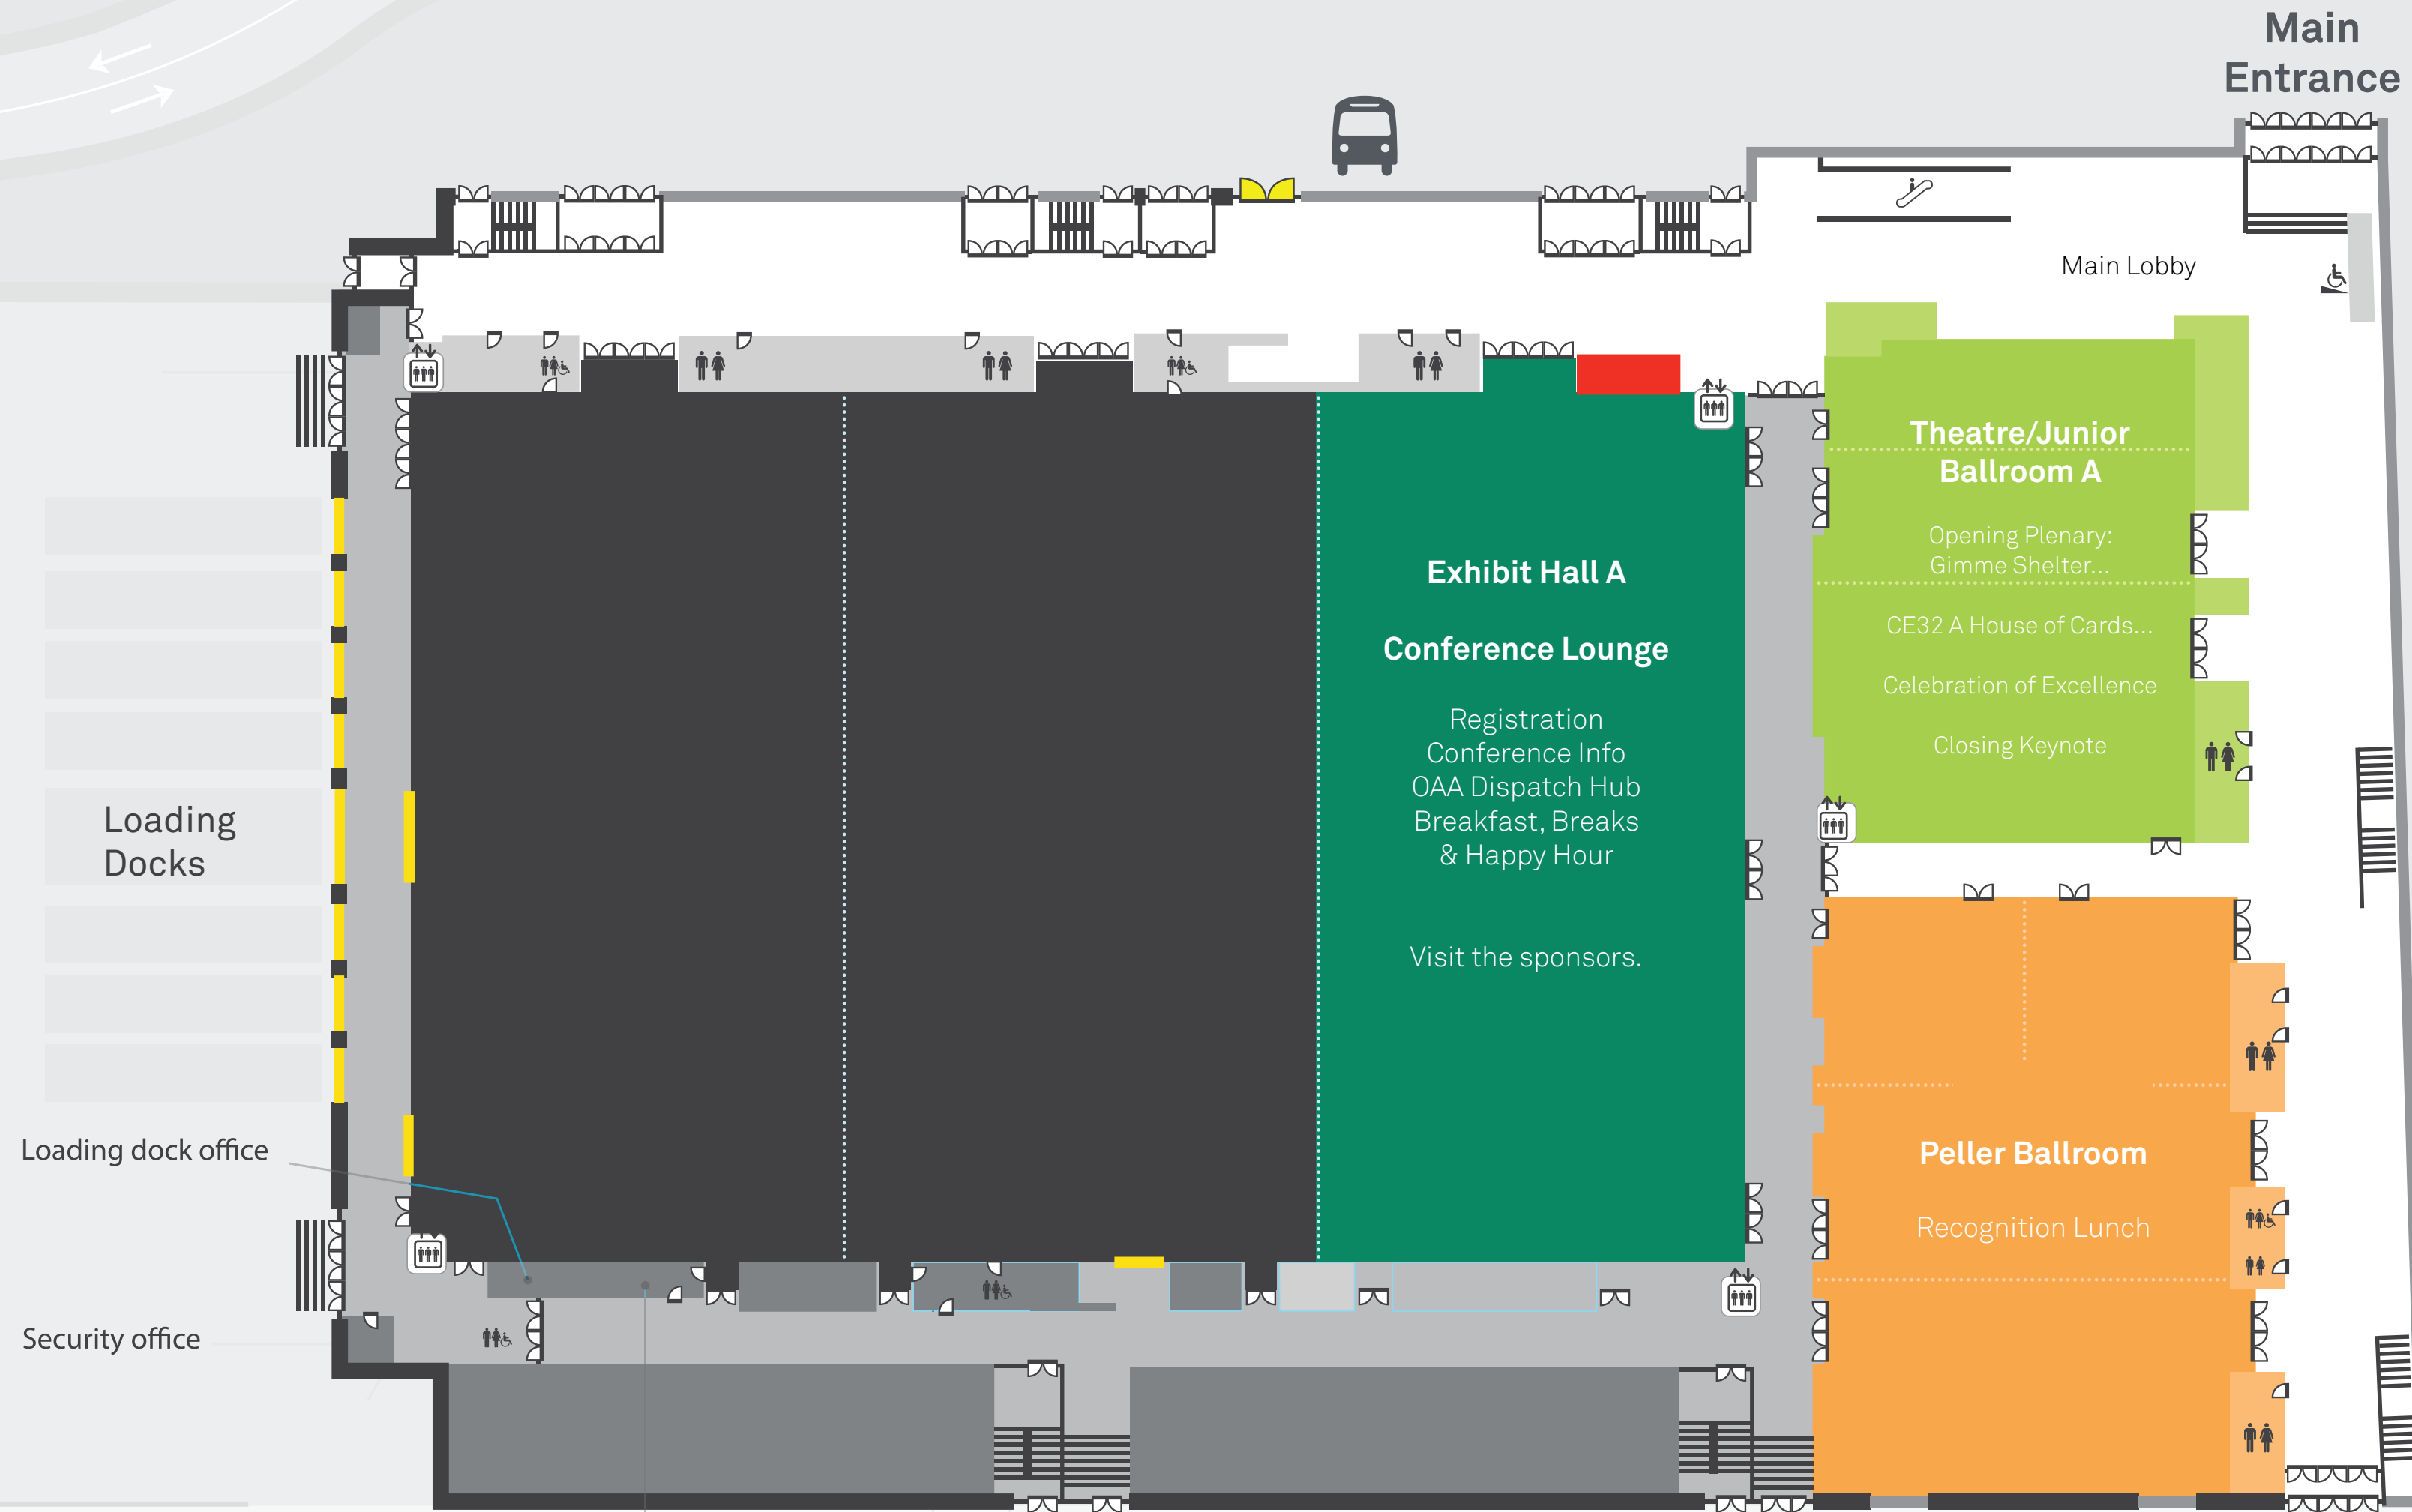

MAIN LEVEL

What's on this level? Conference Lounge, Opening Plenary, Recognition Lunch, Celebration of Excellence and more... Please be sure to visit the Conference Lounge for Registration, Conference Information, Hosted Events or just to grab a coffee. Our sponsors look forward to meeting you.

ADDITIONAL LOCATIONS

Host Hotel Marriott On the Falls

Location: 6755 Fallsview Boulevard

NSA Welcome Event

Hosted by Niagara Society of Architects

Location: Niagara Falls Exchange: Cultural Hub & Farmers' Market (5943 Sylvia Place)

Opening Night

Sponsored by Pella Windows & Doors

Location: Niagara Parks Power Station (7005 Niagara River Pkwy)

Archifête

Location: Ravine Vineyard Estate Winery (1366 York Rd, St. Davids)

LEGEND

-  Escalator
-  All-Access Restroom
-  Restrooms
-  Elevator
-  Ramp
-  Oversized Access Door